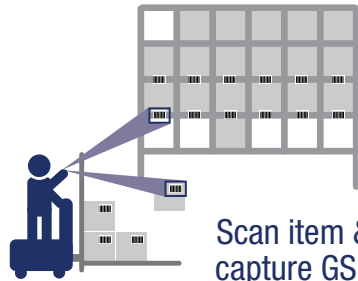

ORDER FULFILLMENT

Integration with WMS

Order assignment downloaded to wearable computer

Built-in speaker directs order picking

Scan item & capture GS1 label info

Print container label

Configure load to route

HYBRID VOICE GUIDANCE

PICKING

STAGING

LOADING

Selector Pro

Loader Pro

PROOF OF DELIVERY

Electronic route manifest by stop

Scan off truck & scan location

Live signature

Data uploaded to Host

ROUTING

ORDER DELIVERY

CONFIRMATION

RECONCILIATION

Onboard Pro