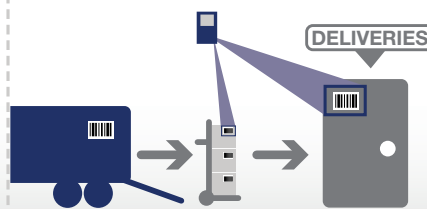

ORDER FULFILLMENT

Integration with WMS

Order assignment downloaded to wearable computer

Built-in speaker directs order picking

Scan item & capture GS1 label info

Print container label

Configure load to route

HYBRID VOICE GUIDANCE

PICKING

STAGING

LOADING

Selector Pro

Loader Pro

PROOF OF DELIVERY

Electronic route manifest by stop

Scan off truck & scan location

Live signature

Data uploaded to Host

ROUTING

ORDER DELIVERY

CONFIRMATION

RECONCILIATION

Onboard Pro