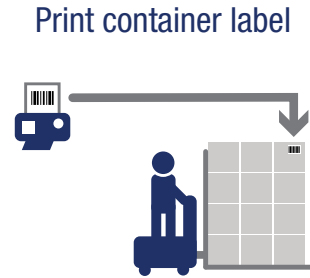

ORDER FULFILLMENT

Integration with WMS

Order assignment downloaded to wearable computer

Built-in speaker directs order picking

Scan item & capture GS1 label info

Print container label

Configure load to route

HYBRID VOICE GUIDANCE

PICKING

STAGING

LOADING

Selector Pro

Loader Pro

PROOF OF DELIVERY

Electronic route manifest by stop

Scan off truck & scan location

Live signature

Data uploaded to Host

ROUTING

ORDER DELIVERY

CONFIRMATION

RECONCILIATION

Onboard Pro