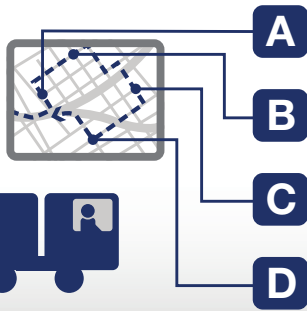

ORDER FULFILLMENT

Integration with WMS

Order assignment downloaded to wearable computer

Built-in speaker directs order picking

Scan item & capture GS1 label info

Print container label

Configure load to route

HYBRID VOICE GUIDANCE

PICKING

STAGING

LOADING

Selector Pro

Loader Pro

PROOF OF DELIVERY

Electronic route manifest by stop

Scan off truck & scan location

Live signature

Data uploaded to Host

ROUTING

ORDER DELIVERY

CONFIRMATION

RECONCILIATION

Onboard Pro